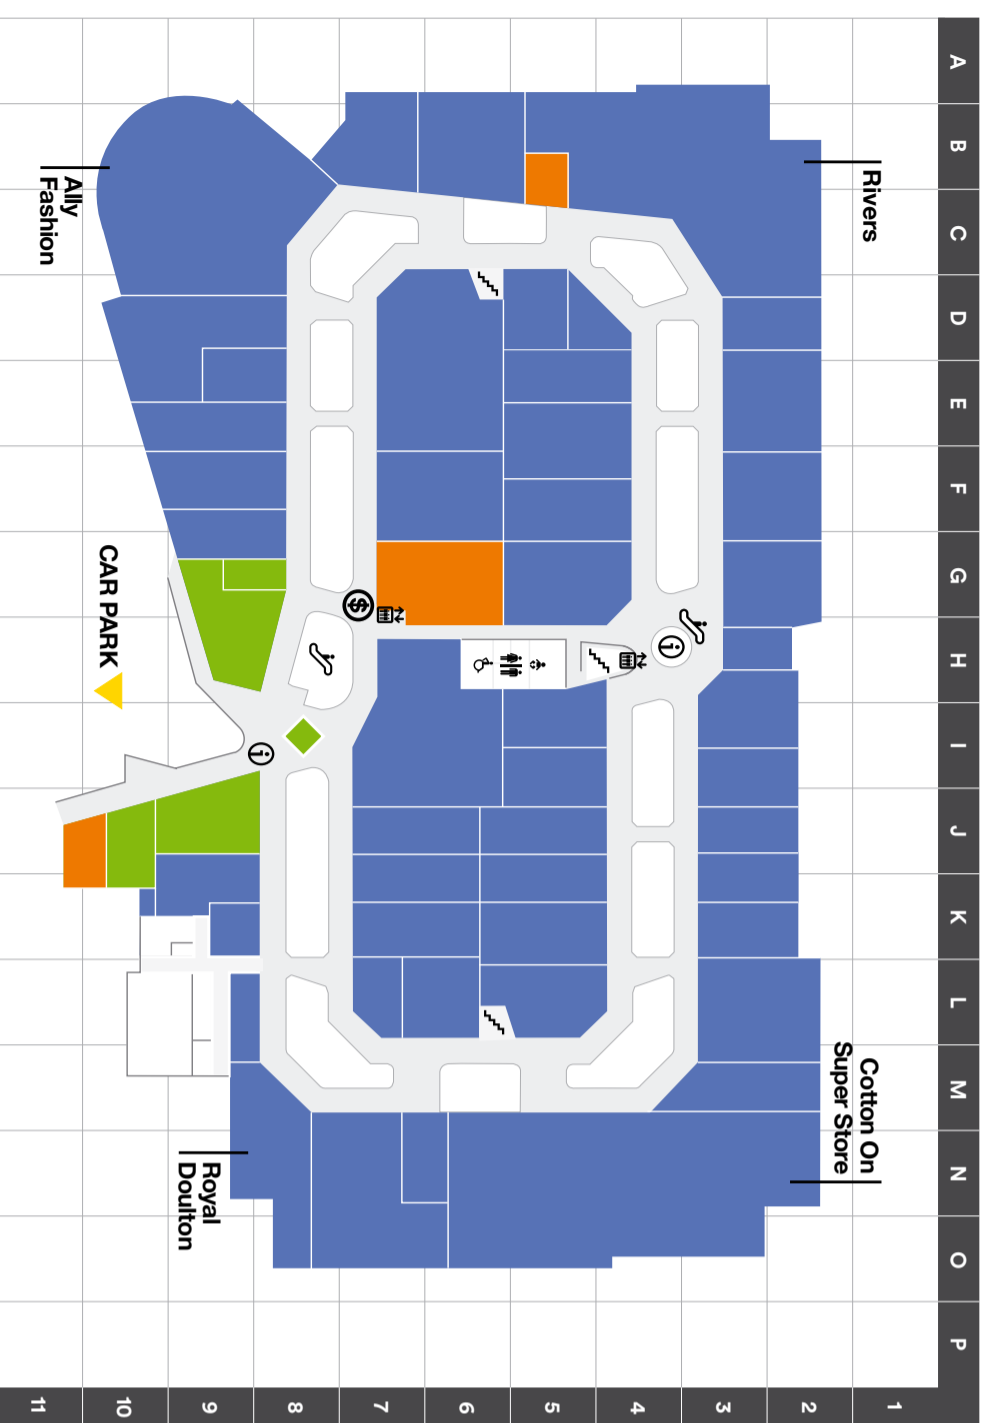

How to get to Watertown Brand Outlet Centre

to

OVER 100 BRAND
 OUTLETS
 OPEN SEVEN DAYS

ALL THE
 BEST BRANDS
 AT THE BEST PRICES

to

GROUND FLOOR (G)

FIRST FLOOR (F)

BOOKS, STATIONERY AND GAMES