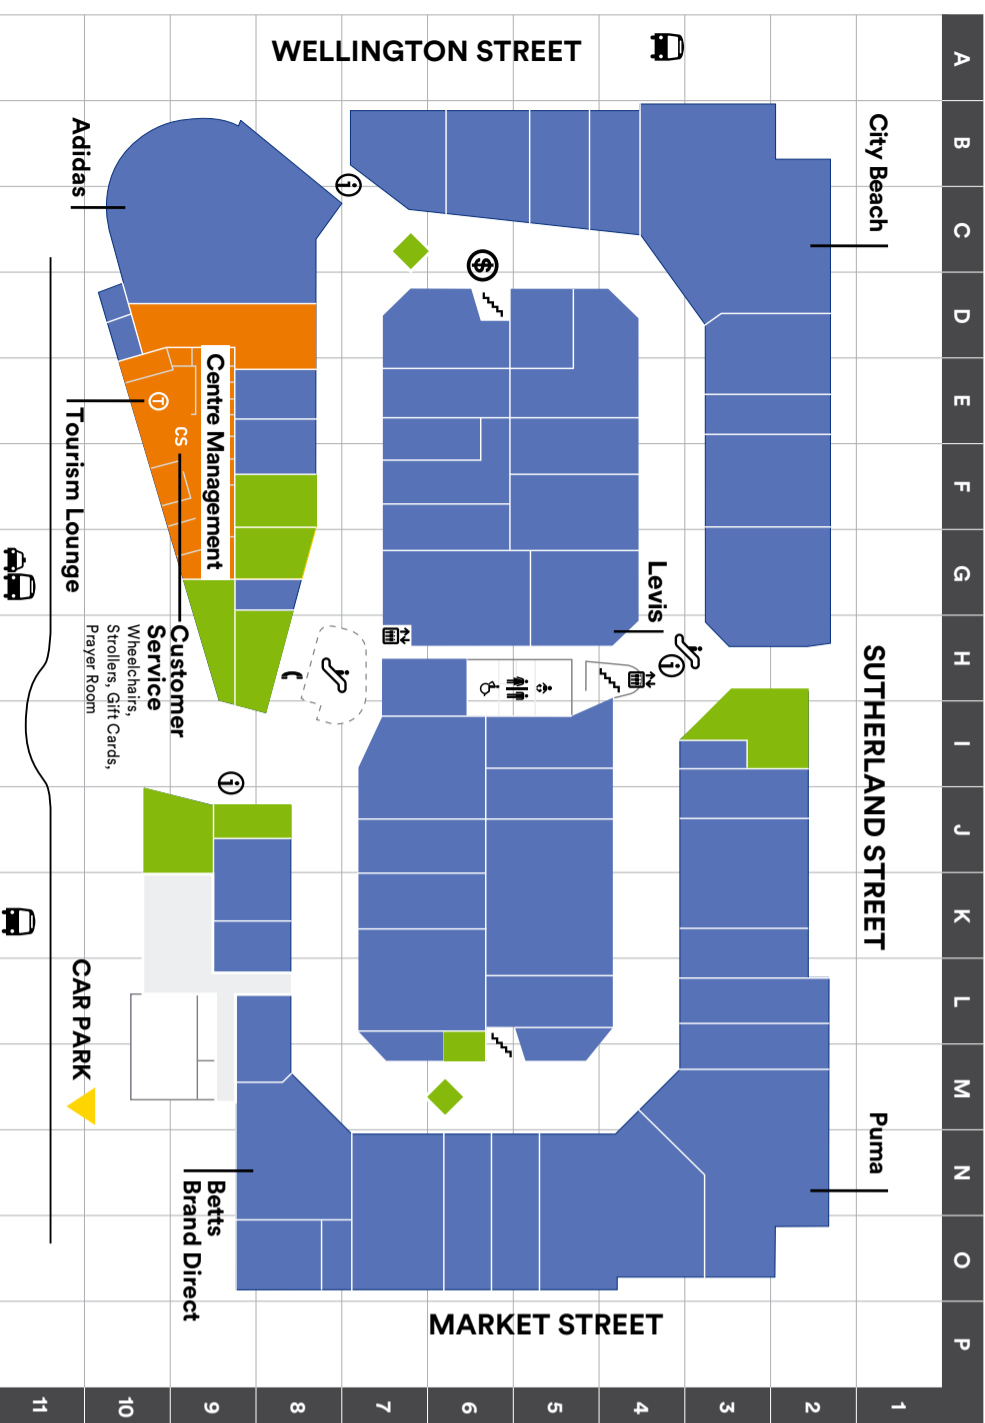

Travelling from the Northern Suburbs

Exit the Freeway at the Market Street exit. (Just past Parliament House / Perth Arena exit), then follow the signs by turning left, travel 100 metres and you will see Watertown & our car parking on the left.

How to get to Watertown Brand Outlet Centre

to

OVER 100 BRAND
 OUTLETS
 OPEN SEVEN DAYS

ALL THE
 BEST BRANDS
 AT THE BEST PRICES

to

GROUND FLOOR (G)

FIRST FLOOR (F)

BOOKS, STATIONERY AND GAMES